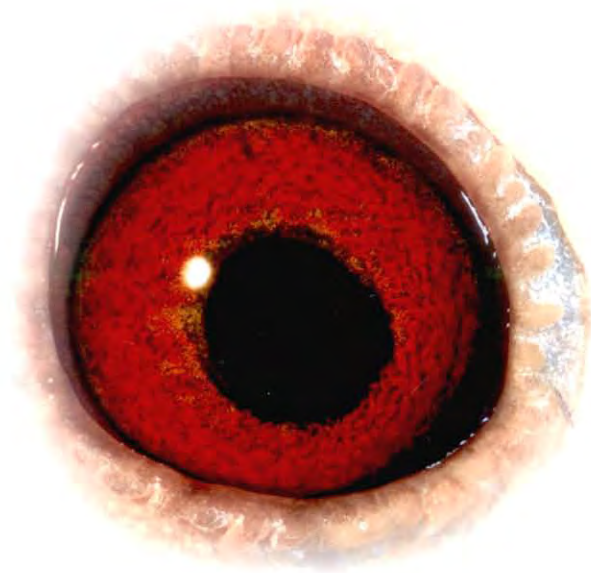

Checked

Elpers René

Lacroix Serge

Van de Vliet Jos

Elpers René

Best Results :

1518744-07 sister of Black Murder 1518416-07

B07/1518744